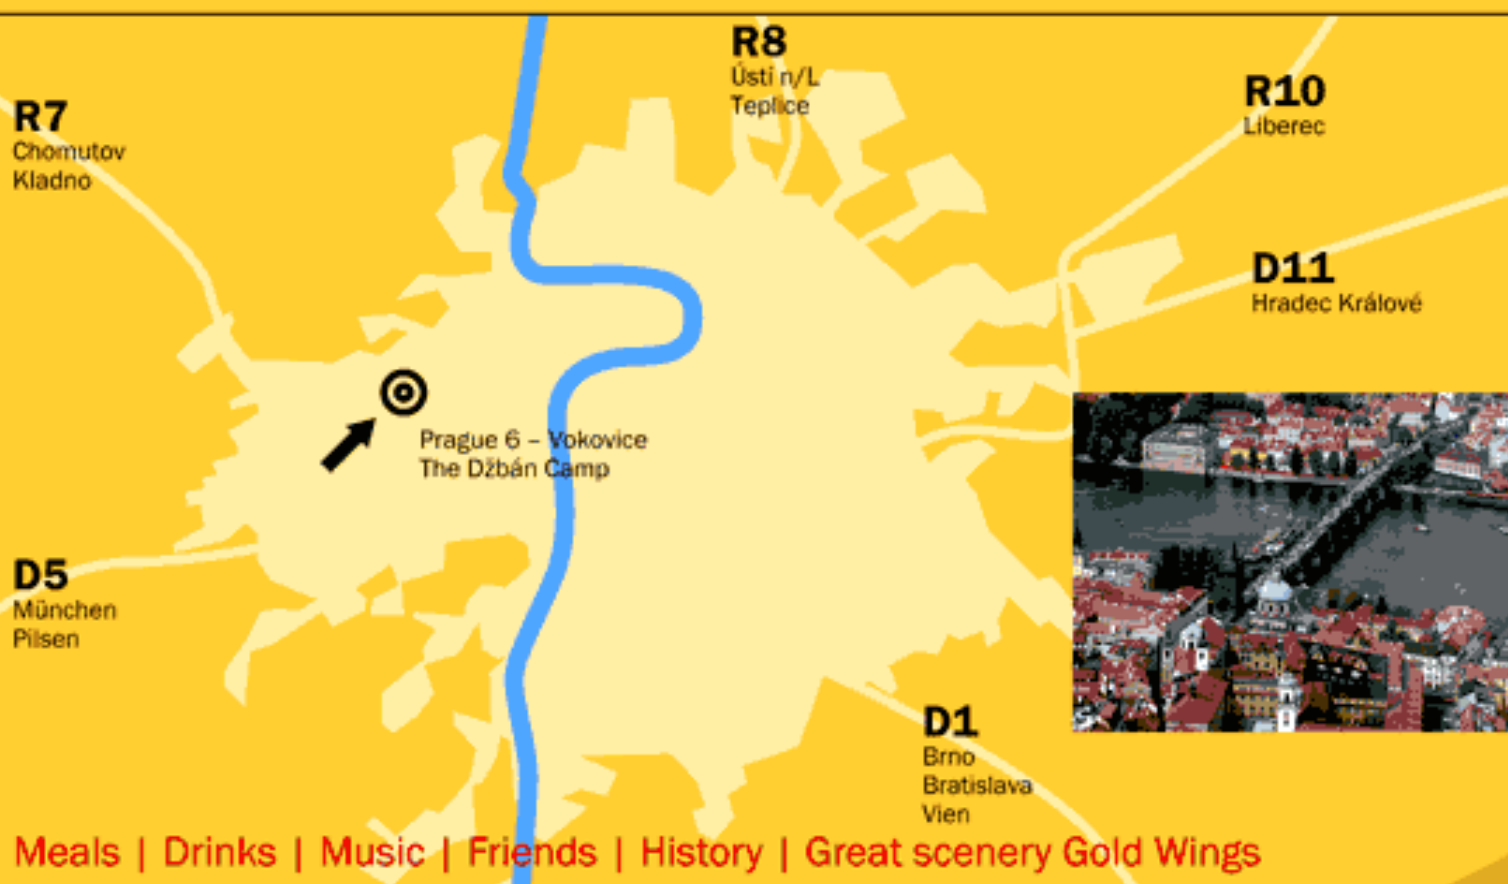

Gold Wing Club Czech Republic

Invites all Gold Wing riders to the

10th

International Treffen

June 21-24

2007, Prague

the Džbán Camp

Rides and visits: the Prague Castle, Night Ride to Staroměstské Square, the Karlštejn Royal Castle