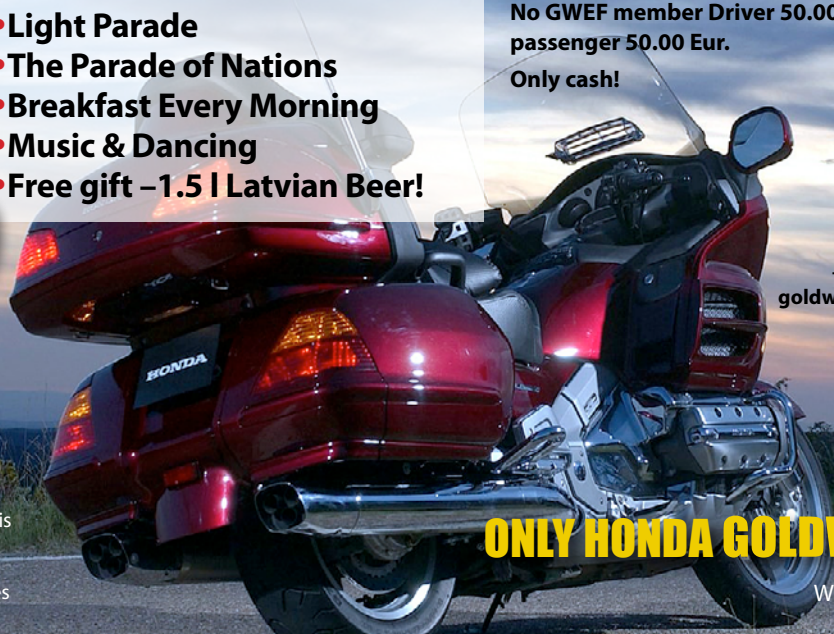

GOLDWING CLUB LATVIA

Welcomes you to the **1st INTERNATIONAL TREFFEN IN LATVIA 2016**
18-20 July, 2016
in Riga, Krasta iela 89, Base "LEX"
Location Google maps: 56.930627,24.148800
GPS: N 56° 55.842' E 024° 08.931'

Plenty of activities, program starting from Monday 18.07

- Guided tours
- Scenic rides
- Light Parade
- The Parade of Nations
- Breakfast Every Morning
- Music & Dancing
- Free gift – 1.5 l Latvian Beer!

Pre-registration HERE and no later than 5th of June 2016.

GWEF member Driver 40.00 Eur, passenger 40.00 Eur.

No GWEF member Driver 50.00 Eur, passenger 50.00 Eur.

Only cash!

*Free treffen
T-shirt only
for Pre-registrations.*

Contacts:
Interrep –
Kalnins Krisjanis
+371 27843768
goldwingclublatvia@gmail.com